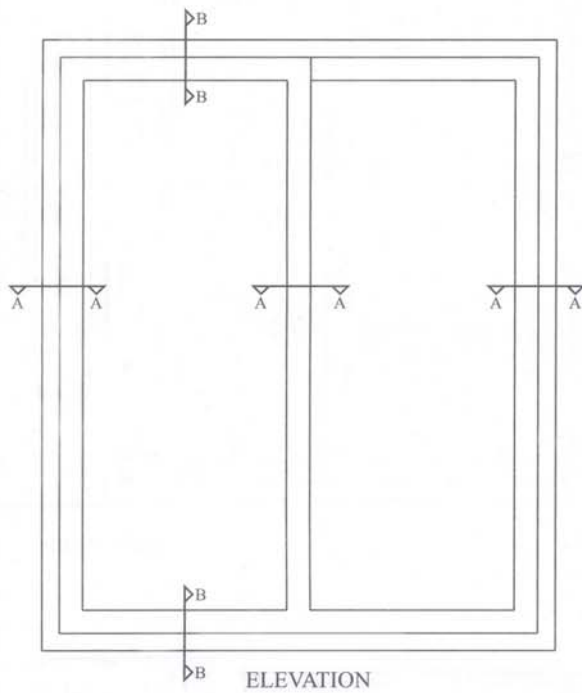

1.5mm Thick, 20mm Two Track Sliding Window (Bottom Gutter)

EXTRUDED PROFILES