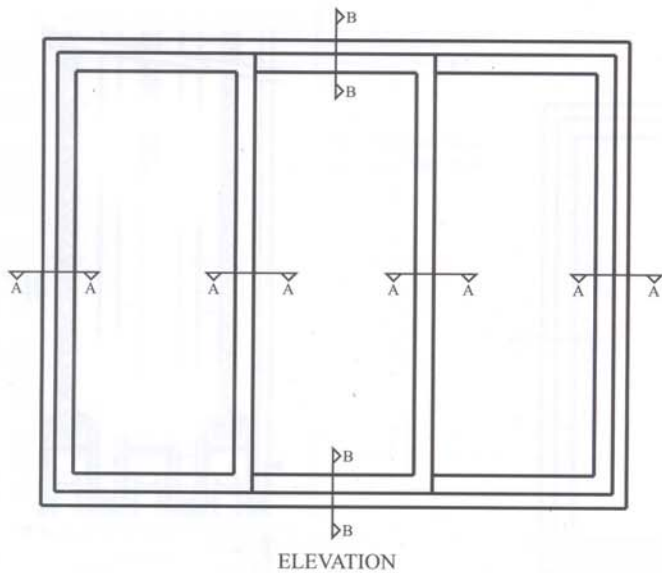

1.6mm Thick, 20mm Three Track Sliding Window (Bottom Gutter)

ELEVATION