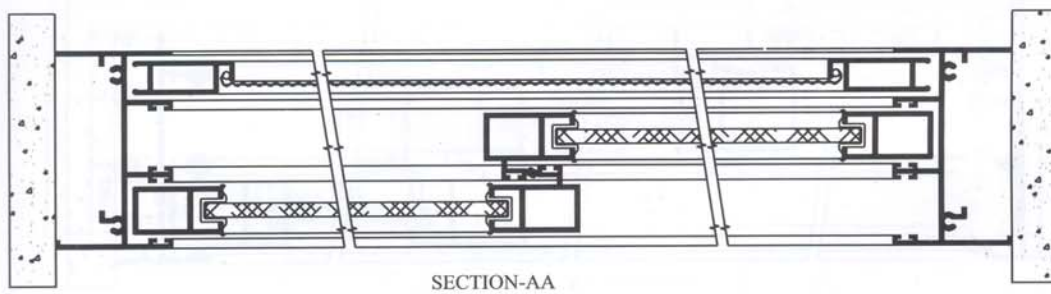

20mm Three Track Sliding Window with Flymesh

EXTRUDED PROFILES