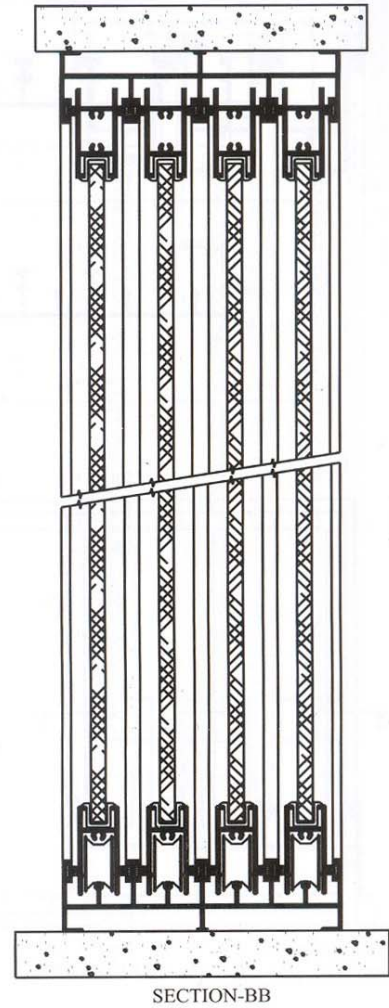

1.5mm Thick, 18mm Four Track Sliding Window

EXTRUDED PROFILES