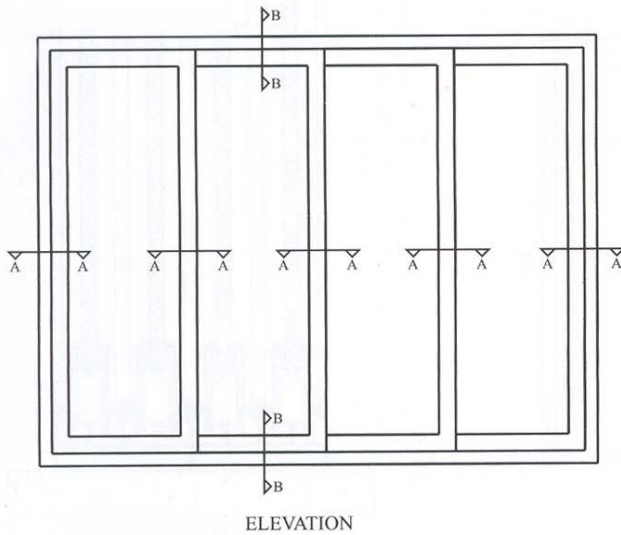

1.5mm Thick, 18mm Four Track Sliding Window

EXTRUDED PROFILES