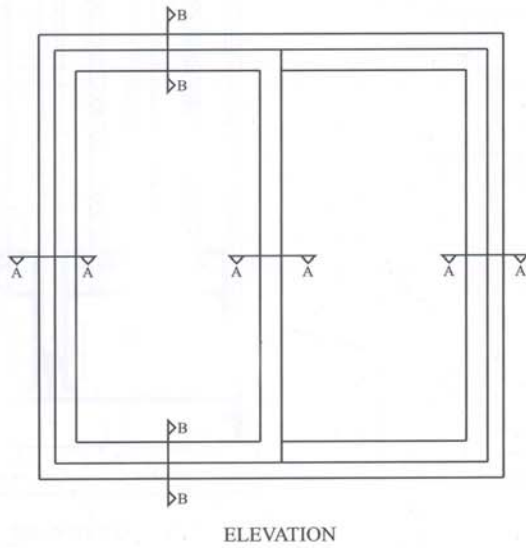

20mm Three Track Sliding Window with Flymesh

EXTRUDED PROFILES