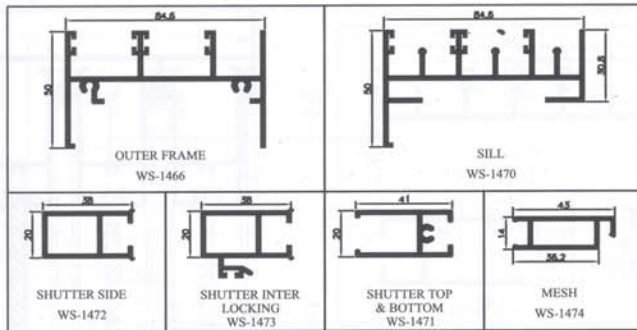

20mm Three Track Sliding Window with Flymesh

EXTRUDED PROFILES