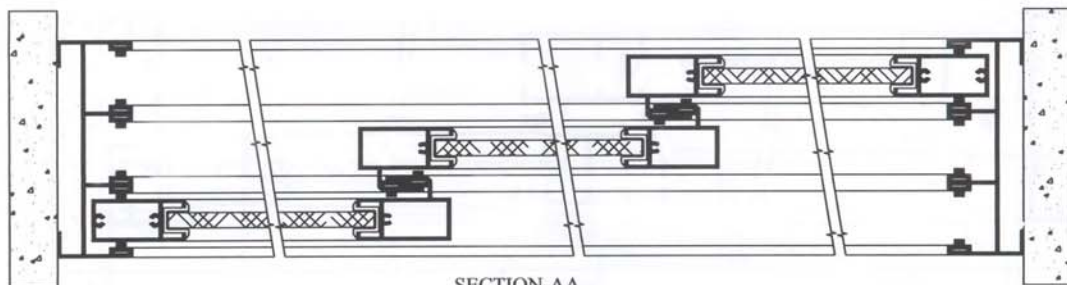

## EXTRUDED PROFILES

SECTION-AA

## 1.2 mm Thick, 18 mm Three Track Sliding Window (Bottom Gutter-1.5mm)

### EXTRUDED PROFILES

ELEVATION

SECTION-BB

SECTION-AA