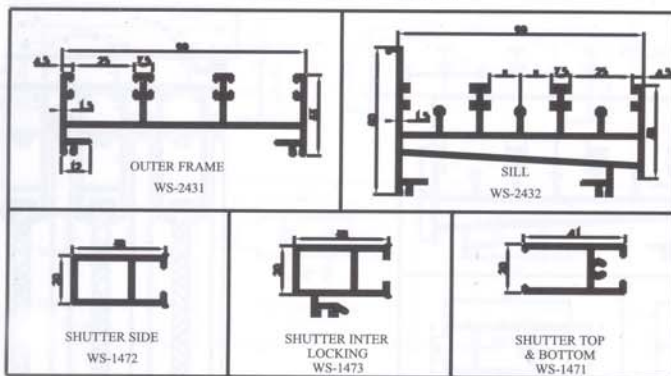

1.6mm Thick, 20mm Three Track Sliding Window (Bottom Gutter)

EXTRUDED PROFILES